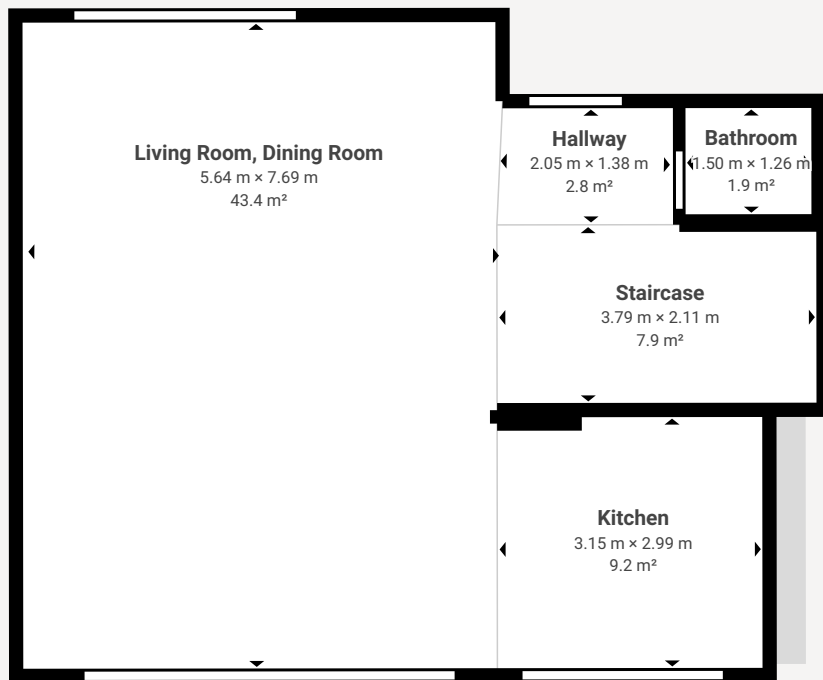

You are approaching your account's Active Space Limit. Contact the Account Owner or Billing Contact to resolve.

Matterport Property Report

Moradia na Aldeia de Juzo

Indoor Scanned Area 174.0 m²

Sizes and dimensions are approximate; actual may vary

Indoor Dimensions

Room	Dimensions 	Ceiling Height	Area	Floor
Floor 1	–	–	45.2 m²	–
Bathroom	N/A	2.39 m	8.6 m ²	Floor 1
Bonus Room	N/A	2.58 m	16.5 m ²	Floor 1
Exercise Room	2.79 m × 2.74 m	2.37 m	7.6 m ²	Floor 1
Laundry	1.51 m × 2.83 m	2.38 m	4.3 m ²	Floor 1
Staircase	4.46 m × 2.04 m	N/A	8.1 m ²	Floor 1
Floor 2	–	–	65.3 m²	–
Bathroom	1.50 m × 1.26 m	2.51 m	1.9 m ²	Floor 2
Hallway	2.05 m × 1.38 m	2.51 m	2.8 m ²	Floor 2
Kitchen	3.15 m × 2.99 m	2.53 m	9.2 m ²	Floor 2
Living Room, Dining Room	5.64 m × 7.69 m	2.51 m	43.4 m ²	Floor 2

Other	0.75 m × 0.01 m	N/A	N/A	Floor 2
Staircase	3.79 m × 2.11 m	Up to 0.77 m	7.9 m ²	Floor 2
Floor 3	–	–	63.6 m²	–
Bathroom	2.66 m × 2.32 m	2.49 m	6.2 m ²	Floor 3
Bathroom	2.20 m × 1.76 m	2.50 m	3.9 m ²	Floor 3
Bedroom	6.55 m × 3.28 m	2.62 m	17.3 m ²	Floor 3
Bedroom	N/A	2.61 m	12.5 m ²	Floor 3
Bedroom	N/A	2.62 m	10.1 m ²	Floor 3
Closet	1.42 m × 0.44 m	N/A	0.6 m ²	Floor 3
Hallway	1.70 m × 3.26 m	2.61 m	5.5 m ²	Floor 3
Staircase	3.70 m × 2.04 m	N/A	7.6 m ²	Floor 3
Indoor Property Totals	–	–	174.0 m²	–

Layout

Floor 1

Floor 2

Floor 3